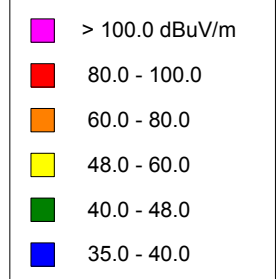

K201FF, Winnemucca, NV FAC# 921129
December 29, 2020

K201FF

BLFT20050705ADU
 Latitude: 41-00-30.60 N
 Longitude: 117-46-13.40 W
 ERP: 0.01 kW
 Channel: 201
 Frequency: 88.1 MHz
 AMSL Height: 2059.0 m
 Elevation: 2047.0 m
 Horiz. Pattern: Omni
 Vert. Pattern: No
 Prop Model: Longley-Rice
 Climate: Cont temperate
 Conductivity: 0.0050
 Dielec Const: 15.0
 Refractivity: 311.0
 Receiver Ht AG: 9.1 m
 Receiver Gain: 0 dB
 Time Variability: 50.0%
 Sit. Variability: 50.0%
 ITM Mode: Broadcast