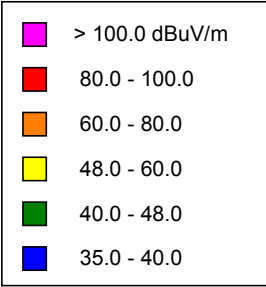

K204DO, Pine Bluff, AR FAC# 92518
December 23, 2020

K204DO
 BLFT20130220AAW
 Latitude: 34-13-26.40 N
 Longitude: 092-00-24.50 W
 ERP: 0.099 kW
 Channel: 204
 Frequency: 88.7 MHz
 AMSL Height: 128.0 m
 Elevation: 68.0 m
 Horiz. Pattern: Omni
 Vert. Pattern: No
 Prop Model: Longley-Rice
 Climate: Cont temperate
 Conductivity: 0.0050
 Dielec Const: 15.0
 Refractivity: 311.0
 Receiver Ht AG: 9.1 m
 Receiver Gain: 0 dB
 Time Variability: 50.0%
 Sit. Variability: 50.0%
 ITM Mode: Broadcast

Population	
60 dB μ	57,671
54 dB μ	63,781
48 dB μ	69,190