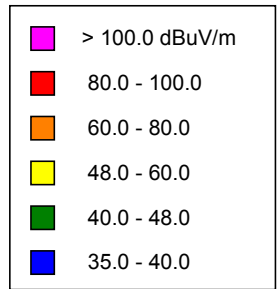

**K211DD, Yuma, AZ FAC# 76687**  
**December 25, 2020**

**K211DD**

BLFT20071214AAJ  
 Latitude: 32-41-41.10 N  
 Longitude: 114-36-53.80 W  
 ERP: 0.03 kW  
 Channel: 211  
 Frequency: 90.1 MHz  
 AMSL Height: 81.0 m  
 Elevation: 60.0 m  
 Horiz. Pattern: Directional  
 Vert. Pattern: No  
 Prop Model: Longley-Rice  
 Climate: Cont temperate  
 Conductivity: 0.0050  
 Dielec Const: 15.0  
 Refractivity: 311.0  
 Receiver Ht AG: 9.1 m  
 Receiver Gain: 0 dB  
 Time Variability: 50.0%  
 Sit. Variability: 50.0%  
 ITM Mode: Broadcast