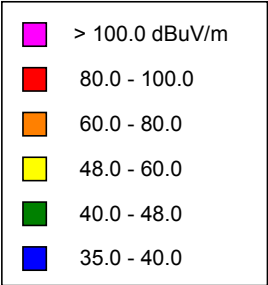

KOGJ(FM), Kenai, AK FAC# 174802
December 23, 2020

K216DG
 BLFT20060626ACR
 Latitude: 55-20-21.80 N
 Longitude: 131-37-35.10 W
 ERP: 0.075 kW
 Channel: 216
 Frequency: 91.1 MHz
 AMSL Height: 157.0 m
 Elevation: 125.0 m
 Horiz. Pattern: Omni
 Vert. Pattern: No
 Prop Model: Longley-Rice
 Climate: Cont temperate
 Conductivity: 0.0050
 Dielec Const: 15.0
 Refractivity: 311.0
 Receiver Ht AG: 9.1 m
 Receiver Gain: 0 dB
 Time Variability: 50.0%
 Sit. Variability: 50.0%
 ITM Mode: Broadcast