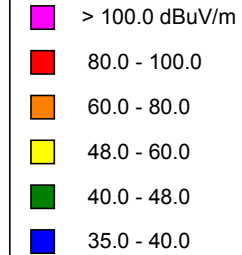

K218DU, Ridgecrest, CA FAC# 8434
December 27, 2020

K218DU

BLFT20051011ABZ
 Latitude: 35-37-29.80 N
 Longitude: 117-43-20.20 W
 ERP: 0.038 kW
 Channel: 218
 Frequency: 91.5 MHz
 AMSL Height: 741.0 m
 Elevation: 732.0 m
 Horiz. Pattern: Directional
 Vert. Pattern: No
 Prop Model: Longley-Rice
 Climate: Cont temperate
 Conductivity: 0.0050
 Dielec Const: 15.0
 Refractivity: 311.0
 Receiver Ht AG: 9.1 m
 Receiver Gain: 0 dB
 Time Variability: 50.0%
 Sit. Variability: 50.0%
 ITM Mode: Broadcast