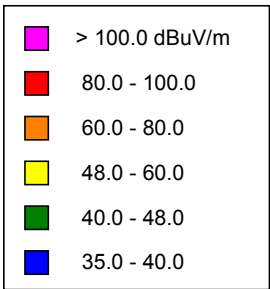

**K223BC, Naches, WA FAC# 148441
December 31, 2020**

K223BC
 BLFT20150803AEO
 Latitude: 46-37-39.50 N
 Longitude: 120-44-17.30 W
 ERP: 0.011 kW
 Channel: 223
 Frequency: 92.5 MHz
 AMSL Height: 946.0 m
 Elevation: 930.0 m
 Horiz. Pattern: Omni
 Vert. Pattern: No
 Prop Model: Longley-Rice
 Climate: Cont temperate
 Conductivity: 0.0050
 Dielec Const: 15.0
 Refractivity: 311.0
 Receiver Ht AG: 9.1 m
 Receiver Gain: 0 dB
 Time Variability: 50.0%
 Sit. Variability: 50.0%
 ITM Mode: Broadcast