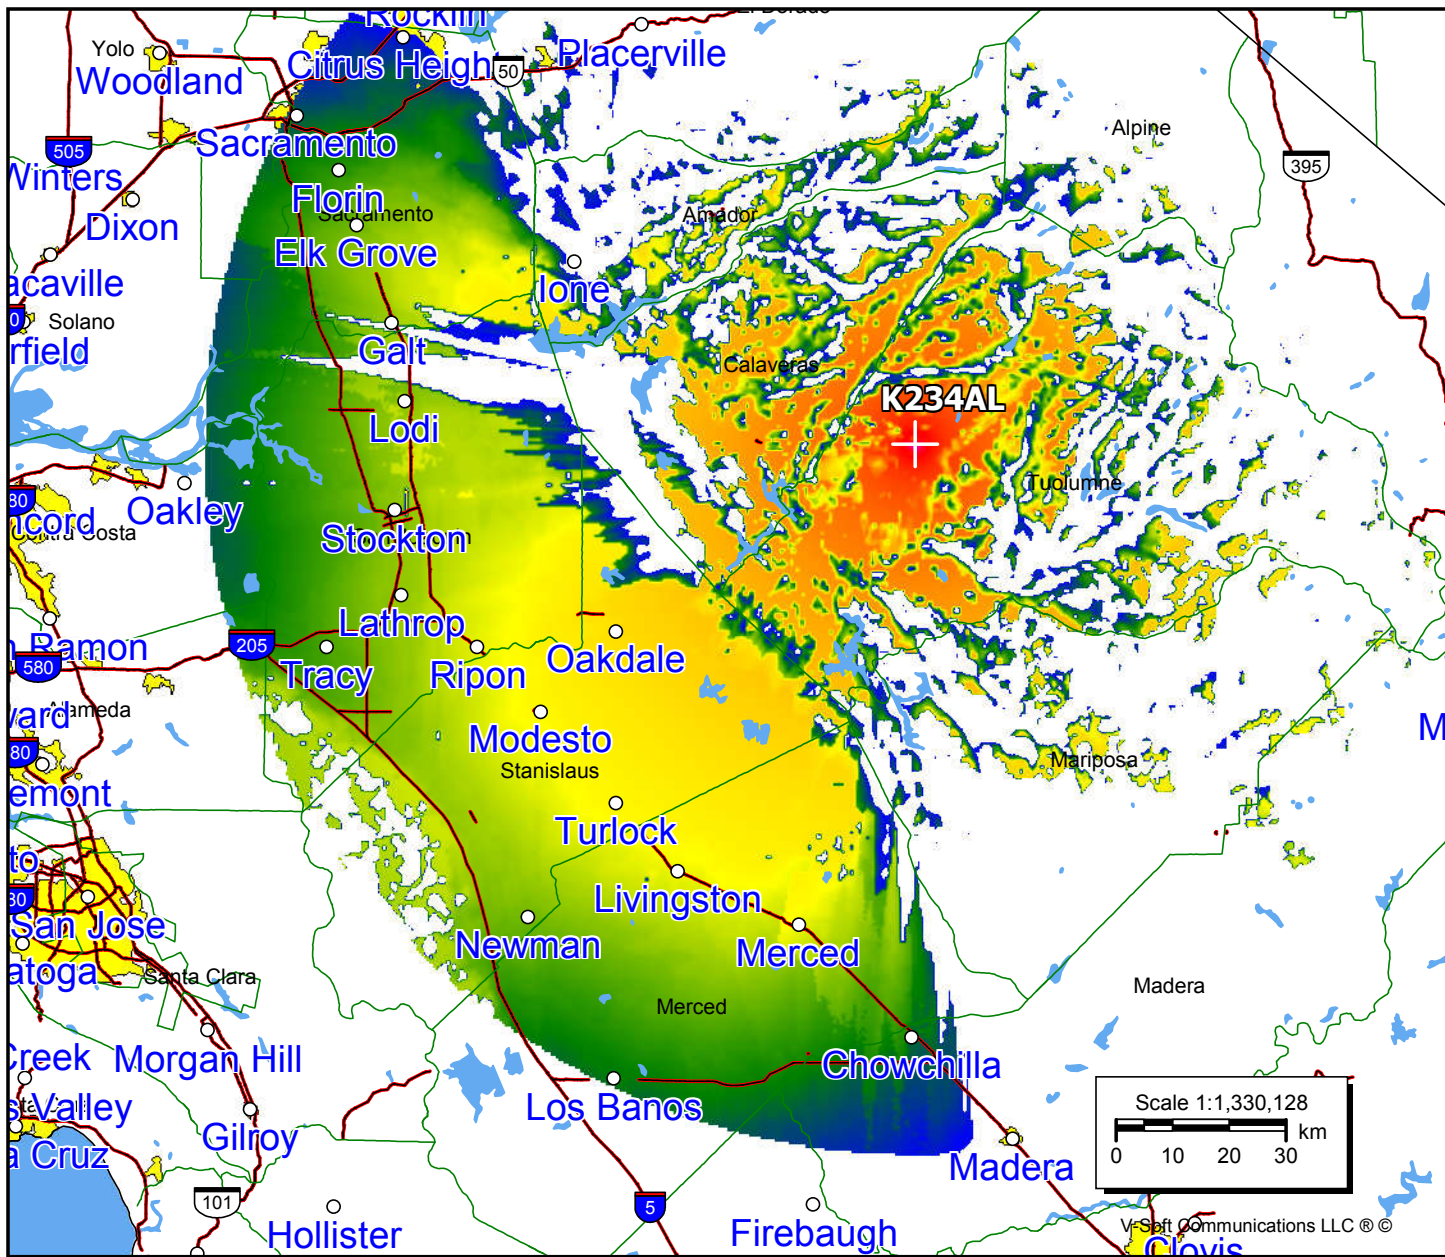

VeriSoft Communications LLC ©