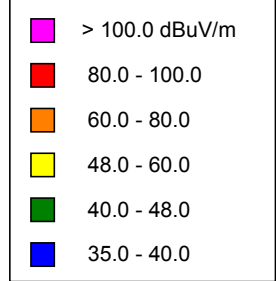

K234AL, Belleview, CA FAC# 151436
December 25, 2020

K234AL

BMLFT20130625ABC
 Latitude: 38-03-48.70 N
 Longitude: 120-14-50.60 W
 ERP: 0.01 kW
 Channel: 234
 Frequency: 94.7 MHz
 AMSL Height: 1532.0 m
 Elevation: 1503.0 m
 Horiz. Pattern: Omni
 Vert. Pattern: No
 Prop Model: Longley-Rice
 Climate: Cont temperate
 Conductivity: 0.0050
 Dielec Const: 15.0
 Refractivity: 311.0
 Receiver Ht AG: 9.1 m
 Receiver Gain: 0 dB
 Time Variability: 50.0%
 Sit. Variability: 50.0%
 ITM Mode: Broadcast