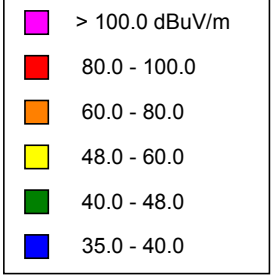

K271BH, Pinetop, AZ FAC# 8429
December 25, 2020

K271BH

BLFT20101117BHP
 Latitude: 34-12-17.20 N
 Longitude: 109-56-24.40 W
 ERP: 0.019 kW
 Channel: 271
 Frequency: 102.1 MHz
 AMSL Height: 2339.0 m
 Elevation: 2315.0 m
 Horiz. Pattern: Omni
 Vert. Pattern: No
 Prop Model: Longley-Rice
 Climate: Cont temperate
 Conductivity: 0.0050
 Dielec Const: 15.0
 Refractivity: 311.0
 Receiver Ht AG: 9.1 m
 Receiver Gain: 0 dB
 Time Variability: 50.0%
 Sit. Variability: 50.0%
 ITM Mode: Broadcast

Population	
60 dB μ	30,013
54 dB μ	43,285
48 dB μ	45,429