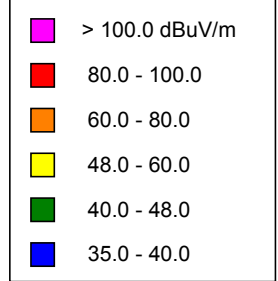

K297BH, Mount Vernon, WA FAC# 91872
December 31, 2020

K297BH

BLFT20170314AAN
 Latitude: 48-21-54.30 N
 Longitude: 122-16-07.50 W
 ERP: 0.007 kW
 Channel: 297
 Frequency: 107.3 MHz
 AMSL Height: 550.0 m
 Elevation: 526.0 m
 Horiz. Pattern: Directional
 Vert. Pattern: No
 Prop Model: Longley-Rice
 Climate: Cont temperate
 Conductivity: 0.0050
 Dielec Const: 15.0
 Refractivity: 311.0
 Receiver Ht AG: 9.1 m
 Receiver Gain: 0 dB
 Time Variability: 50.0%
 Sit. Variability: 50.0%
 ITM Mode: Broadcast