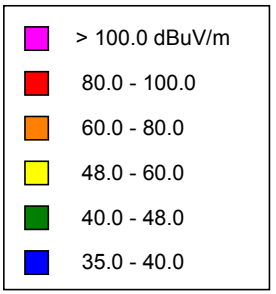

**KDJC(FM), Baker, OR FAC# 121839**  
**December 30, 2020**

**KDJC**  
 BLED20090812AAJ  
 Latitude: 45-07-25.50 N  
 Longitude: 117-46-51.70 W  
 ERP: 0.775 kW  
 Channel: 201  
 Frequency: 88.1 MHz  
 AMSL Height: 1745.0 m  
 Elevation: 1686.0 m  
 Horiz. Pattern: Omni  
 Vert. Pattern: No  
 Prop Model: Longley-Rice  
 Climate: Cont temperate  
 Conductivity: 0.0050  
 Dielec Const: 15.0  
 Refractivity: 311.0  
 Receiver Ht AG: 9.1 m  
 Receiver Gain: 0 dB  
 Time Variability: 50.0%  
 Sit. Variability: 50.0%  
 ITM Mode: Broadcast