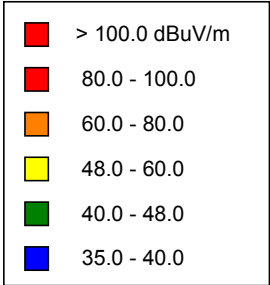

KNGW(FM), Juneau, AK FAC# 176566
December 23, 2020

KNGW
 BLED20110822ABH
 Latitude: 58-21-55.80 N
 Longitude: 134-38-04.40 W
 ERP: 0.125 kW
 Channel: 205
 Frequency: 88.9 MHz
 AMSL Height: 151.0 m
 Elevation: 145.0 m
 Horiz. Pattern: Omni
 Vert. Pattern: No
 Prop Model: Longley-Rice
 Climate: Cont temperate
 Conductivity: 0.0050
 Dielec Const: 15.0
 Refractivity: 311.0
 Receiver Ht AG: 9.1 m
 Receiver Gain: 0 dB
 Time Variability: 50.0%
 Sit. Variability: 50.0%
 ITM Mode: Broadcast