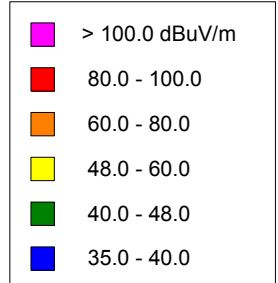

KTBJ, Festus, MO FAC# 76989
December 28, 2020

KTBJ
 BLED20020723AAA
 Latitude: 38-09-16.20 N
 Longitude: 090-02-07.40 W
 ERP: 25.00 kW
 Channel: 207
 Frequency: 89.3 MHz
 AMSL Height: 258.0 m
 Elevation: 134.0 m
 Horiz. Pattern: Directional
 Vert. Pattern: No
 Prop Model: Longley-Rice
 Climate: Cont temperate
 Conductivity: 0.0050
 Dielec Const: 15.0
 Refractivity: 311.0
 Receiver Ht AG: 9.1 m
 Receiver Gain: 0 dB
 Time Variability: 50.0%
 Sit. Variability: 50.0%
 ITM Mode: Broadcast