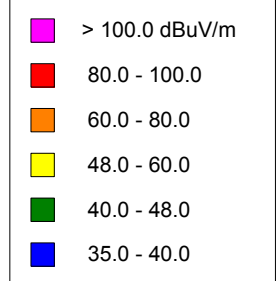

KTJC(FM), Kelso, WA FAC# 92487
December 30, 2020

KTJC
 BLED20040302AAC
 Latitude: 46-19-45.30 N
 Longitude: 122-57-54.40 W
 ERP: 8.00 kW
 Channel: 216
 Frequency: 91.1 MHz
 AMSL Height: 385.0 m
 Elevation: 360.0 m
 Horiz. Pattern: Directional
 Vert. Pattern: No
 Prop Model: Longley-Rice
 Climate: Cont temperate
 Conductivity: 0.0050
 Dielec Const: 15.0
 Refractivity: 311.0
 Receiver Ht AG: 9.1 m
 Receiver Gain: 0 dB
 Time Variability: 50.0%
 Sit. Variability: 50.0%
 ITM Mode: Broadcast