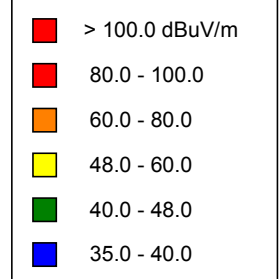

KWRC(FM), Hermosa, SD FAC# 90500
December 23, 2020

KWRC

0000093774
 Latitude: 43-44-40 N
 Longitude: 103-28-53.70 W
 ERP: 0.40 kW
 Channel: 215
 Frequency: 90.9 MHz
 AMSL Height: 1906.7 m
 Elevation: 1836.7 m
 Horiz. Pattern: Omni
 Vert. Pattern: No
 Prop Model: Longley-Rice
 Climate: Cont temperate
 Conductivity: 0.0050
 Dielec Const: 15.0
 Refractivity: 311.0
 Receiver Ht AG: 9.1 m
 Receiver Gain: 0 dB
 Time Variability: 50.0%
 Sit. Variability: 50.0%
 ITM Mode: Broadcast