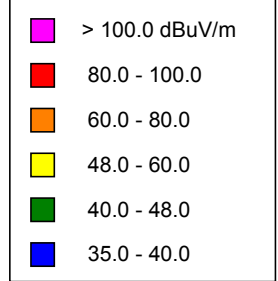

W203AY, Golden Lakes, FL, FAC# 91393
December 27, 2020

W203AY

BLFT20071206ACT
 Latitude: 26-45-48.20 N
 Longitude: 080-12-18.20 W
 ERP: 0.019 kW
 Channel: 203
 Frequency: 88.5 MHz
 AMSL Height: 104.0 m
 Elevation: 6.0 m
 Horiz. Pattern: Omni
 Vert. Pattern: No
 Prop Model: Longley-Rice
 Climate: Cont temperate
 Conductivity: 0.0050
 Dielec Const: 15.0
 Refractivity: 311.0
 Receiver Ht AG: 9.1 m
 Receiver Gain: 0 dB
 Time Variability: 50.0%
 Sit. Variability: 50.0%
 ITM Mode: Broadcast