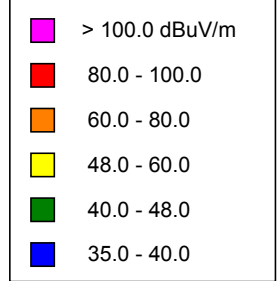

**W203BH, Macon, GA FAC# 78537**  
**December 27, 2020**

**W203BH**

BMLFT20170921AAI  
 Latitude: 32-53-48.50 N  
 Longitude: 083-32-04.60 W  
 ERP: 0.01 kW  
 Channel: 203  
 Frequency: 88.5 MHz  
 AMSL Height: 330.0 m  
 Elevation: 195.0 m  
 Horiz. Pattern: Directional  
 Vert. Pattern: No  
 Prop Model: Longley-Rice  
 Climate: Cont temperate  
 Conductivity: 0.0050  
 Dielec Const: 15.0  
 Refractivity: 311.0  
 Receiver Ht AG: 9.1 m  
 Receiver Gain: 0 dB  
 Time Variability: 50.0%  
 Sit. Variability: 50.0%  
 ITM Mode: Broadcast