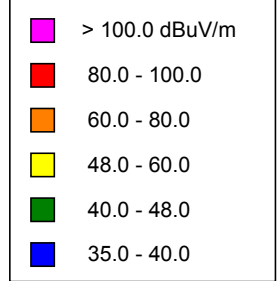

W204BK, Sherwood, WI FAC# 92654
December 31, 2020

W204BK

BLFT20000713ABK
 Latitude: 44-09-30 N
 Longitude: 088-17-03.40 W
 ERP: 0.01 kW
 Channel: 204
 Frequency: 88.7 MHz
 AMSL Height: 406.0 m
 Elevation: 305.0 m
 Horiz. Pattern: Directional
 Vert. Pattern: No
 Prop Model: Longley-Rice
 Climate: Cont temperate
 Conductivity: 0.0050
 Dielec Const: 15.0
 Refractivity: 311.0
 Receiver Ht AG: 9.1 m
 Receiver Gain: 0 dB
 Time Variability: 50.0%
 Sit. Variability: 50.0%
 ITM Mode: Broadcast