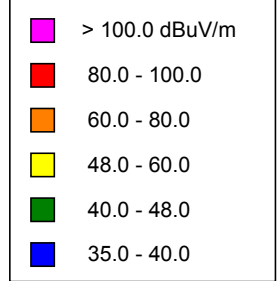

W204BP, Eau Claire, WI FAC# 91966
December 31, 2020

W204BP

BLFT20161024ABV
 Latitude: 44-51-01.90 N
 Longitude: 091-25-24.60 W
 ERP: 0.019 kW
 Channel: 204
 Frequency: 88.7 MHz
 AMSL Height: 376.0 m
 Elevation: 335.0 m
 Horiz. Pattern: Omni
 Vert. Pattern: No
 Prop Model: Longley-Rice
 Climate: Cont temperate
 Conductivity: 0.0050
 Dielec Const: 15.0
 Refractivity: 311.0
 Receiver Ht AG: 9.1 m
 Receiver Gain: 0 dB
 Time Variability: 50.0%
 Sit. Variability: 50.0%
 ITM Mode: Broadcast