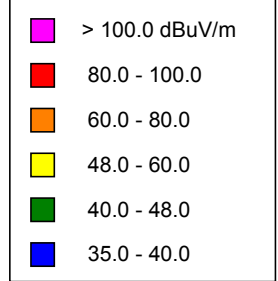

W204CD, Panama City, FL FAC# 92766
December 27, 2020

W204CD

0000086799
 Latitude: 30-13-59.70 N
 Longitude: 085-35-09.70 W
 ERP: 0.01 kW
 Channel: 204
 Frequency: 88.7 MHz
 AMSL Height: 48.0 m
 Elevation: 11.0 m
 Horiz. Pattern: Omni
 Vert. Pattern: No
 Prop Model: Longley-Rice
 Climate: Cont temperate
 Conductivity: 0.0050
 Dielec Const: 15.0
 Refractivity: 311.0
 Receiver Ht AG: 9.1 m
 Receiver Gain: 0 dB
 Time Variability: 50.0%
 Sit. Variability: 50.0%
 ITM Mode: Broadcast