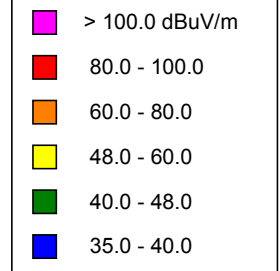

W211AY, Menomonie, WI FAC# 77607
December 31, 2020

W211AY

BLFT20171031ABC
 Latitude: 44-52-05.90 N
 Longitude: 092-04-29.60 W
 ERP: 0.01 kW
 Channel: 211
 Frequency: 90.1 MHz
 AMSL Height: 464.0 m
 Elevation: 373.0 m
 Horiz. Pattern: Omni
 Vert. Pattern: No
 Prop Model: Longley-Rice
 Climate: Cont temperate
 Conductivity: 0.0050
 Dielec Const: 15.0
 Refractivity: 311.0
 Receiver Ht AG: 9.1 m
 Receiver Gain: 0 dB
 Time Variability: 50.0%
 Sit. Variability: 50.0%
 ITM Mode: Broadcast