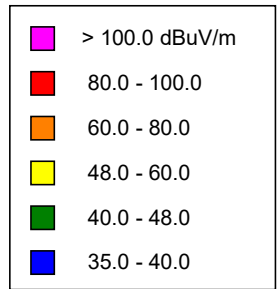

**K201FF, Winnemucca, NV FAC# 921129**  
**February 15, 2023**

**K201FF**

BLFT20050705ADU  
 Latitude: 41-00-30.60 N  
 Longitude: 117-46-13.40 W  
 ERP: 0.01 kW  
 Channel: 201  
 Frequency: 88.1 MHz  
 AMSL Height: 2059.0 m  
 Elevation: 2047.0 m  
 Horiz. Pattern: Omni  
 Vert. Pattern: No  
 Prop Model: Longley-Rice  
 Climate: Cont temperate  
 Conductivity: 0.0050  
 Dielec Const: 15.0  
 Refractivity: 311.0  
 Receiver Ht AG: 2.0 m  
 Receiver Gain: 0 dB  
 Time Variability: 50.0%  
 Sit. Variability: 50.0%  
 ITM Mode: Broadcast