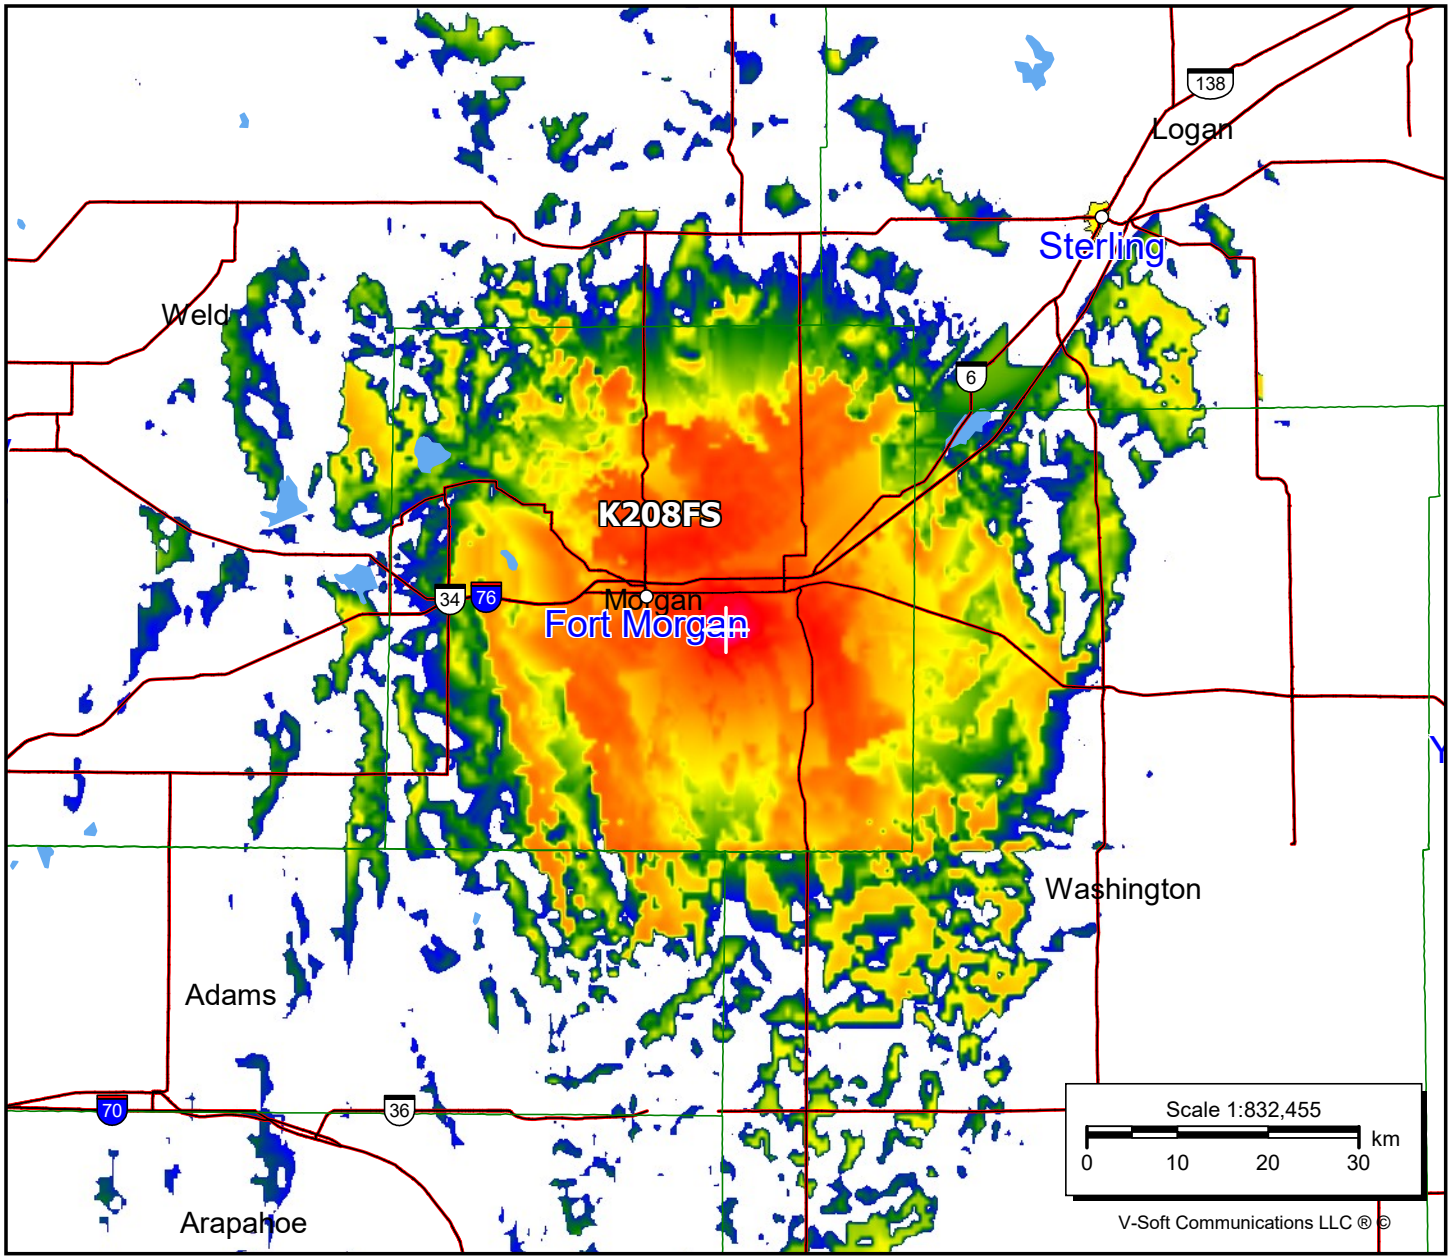

V-Soft Communications LLC ©