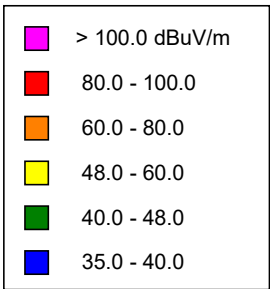

K208FS, Fort Morgan, CO FAC# 92436
February 8, 2023

K208FS
 BLFT20121101AAV
 Latitude: 40-13-01.90 N
 Longitude: 103-41-47.80 W
 ERP: 0.155 kW
 Channel: 208
 Frequency: 89.5 MHz
 AMSL Height: 1398.0 m
 Elevation: 1339.0 m
 Horiz. Pattern: Omni
 Vert. Pattern: No
 Prop Model: Longley-Rice
 Climate: Cont temperate
 Conductivity: 0.0050
 Dielec Const: 15.0
 Refractivity: 311.0
 Receiver Ht AG: 2.0 m
 Receiver Gain: 0 dB
 Time Variability: 50.0%
 Sit. Variability: 50.0%
 ITM Mode: Broadcast