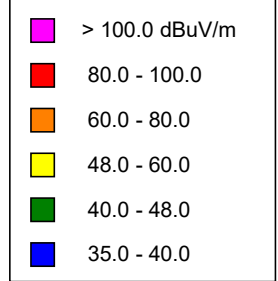

K218DU, Ridgecrest, CA FAC# 8434
February 8, 2023

K218DU

BLFT20051011ABZ
 Latitude: 35-37-29.80 N
 Longitude: 117-43-20.20 W
 ERP: 0.038 kW
 Channel: 218
 Frequency: 91.5 MHz
 AMSL Height: 741.0 m
 Elevation: 732.0 m
 Horiz. Pattern: Directional
 Vert. Pattern: No
 Prop Model: Longley-Rice
 Climate: Cont temperate
 Conductivity: 0.0050
 Dielec Const: 15.0
 Refractivity: 311.0
 Receiver Ht AG: 2.0 m
 Receiver Gain: 0 dB
 Time Variability: 50.0%
 Sit. Variability: 50.0%
 ITM Mode: Broadcast