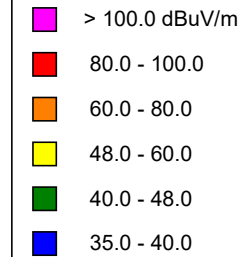

## K228DU

BLFT20061023ACZ  
Latitude: 46-27-41.50 N  
Longitude: 117-00-32.50 W  
ERP: 0.014 kW  
Channel: 228  
Frequency: 93.5 MHz  
AMSL Height: 769.0 m  
Elevation: 763.0 m  
Horiz. Pattern: Omni  
Vert. Pattern: No  
Prop Model: Longley-Rice  
Climate: Cont temperate  
Conductivity: 0.0050  
Dielec Const: 15.0  
Refractivity: 311.0  
Receiver Ht AG: 2.0 m  
Receiver Gain: 0 dB  
Time Variability: 50.0%  
Sit. Variability: 50.0%  
ITM Mode: Broadcast