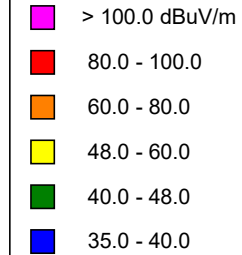

**K271BH, Pinetop, AZ FAC# 8429**  
**February 3, 2023**

**K271BH**

BLFT20101117BHP  
 Latitude: 34-12-17.20 N  
 Longitude: 109-56-24.40 W  
 ERP: 0.019 kW  
 Channel: 271  
 Frequency: 102.1 MHz  
 AMSL Height: 2339.0 m  
 Elevation: 2315.0 m  
 Horiz. Pattern: Omni  
 Vert. Pattern: No  
 Prop Model: Longley-Rice  
 Climate: Cont temperate  
 Conductivity: 0.0050  
 Dielec Const: 15.0  
 Refractivity: 311.0  
 Receiver Ht AG: 2.0 m  
 Receiver Gain: 0 dB  
 Time Variability: 50.0%  
 Sit. Variability: 50.0%  
 ITM Mode: Broadcast