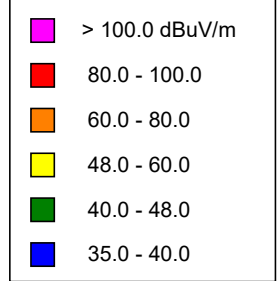

K297BH, Mount Vernon, WA FAC# 91872
May 2, 2023

K297BH

BLFT20170314AAN
 Latitude: 48-21-54.30 N
 Longitude: 122-16-07.50 W
 ERP: 0.007 kW
 Channel: 297
 Frequency: 107.3 MHz
 AMSL Height: 550.0 m
 Elevation: 526.0 m
 Horiz. Pattern: Directional
 Vert. Pattern: No
 Prop Model: Longley-Rice
 Climate: Cont temperate
 Conductivity: 0.0050
 Dielec Const: 15.0
 Refractivity: 311.0
 Receiver Ht AG: 2.0 m
 Receiver Gain: 0 dB
 Time Variability: 50.0%
 Sit. Variability: 50.0%
 ITM Mode: Broadcast