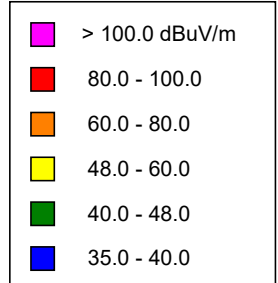

KBJF(FM) license, Nephi, UT FAC# 174640
April 30, 2023

KBJF
 BLED20111215ABI
 Latitude: 39-45-36.90 N
 Longitude: 111-34-40.70 W
 ERP: 75.00 kW
 Channel: 213
 Frequency: 90.5 MHz
 AMSL Height: 2789.0 m
 Elevation: 2758.0 m
 Horiz. Pattern: Directional
 Vert. Pattern: No
 Prop Model: Longley-Rice
 Climate: Cont temperate
 Conductivity: 0.0050
 Dielec Const: 15.0
 Refractivity: 311.0
 Receiver Ht AG: 2.0 m
 Receiver Gain: 0 dB
 Time Variability: 50.0%
 Sit. Variability: 50.0%
 ITM Mode: Broadcast