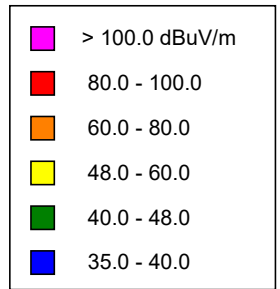

**KDJC(FM), Baker, OR FAC# 121839**  
**April 25, 2023**

**KDJC**  
 BLED20090812AAJ  
 Latitude: 45-07-25.50 N  
 Longitude: 117-46-51.70 W  
 ERP: 0.775 kW  
 Channel: 201  
 Frequency: 88.1 MHz  
 AMSL Height: 1745.0 m  
 Elevation: 1686.0 m  
 Horiz. Pattern: Omni  
 Vert. Pattern: No  
 Prop Model: Longley-Rice  
 Climate: Cont temperate  
 Conductivity: 0.0050  
 Dielec Const: 15.0  
 Refractivity: 311.0  
 Receiver Ht AG: 2.0 m  
 Receiver Gain: 0 dB  
 Time Variability: 50.0%  
 Sit. Variability: 50.0%  
 ITM Mode: Broadcast