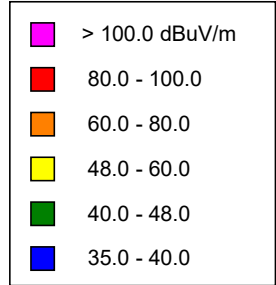

**KHJC(FM), Lihue, HI FAC# 81138**  
**February 9, 2023**

**KHJC**  
 BMLED20160304ABO  
 Latitude: 22-00-17 N  
 Longitude: 159-21-38 W  
 ERP: 2.00 kW  
 Channel: 205  
 Frequency: 88.9 MHz  
 AMSL Height: 216.3 m  
 Elevation: 198.0 m  
 Horiz. Pattern: Omni  
 Vert. Pattern: No  
 Prop Model: Longley-Rice  
 Climate: Cont temperate  
 Conductivity: 0.0050  
 Dielec Const: 15.0  
 Refractivity: 311.0  
 Receiver Ht AG: 2.0 m  
 Receiver Gain: 0 dB  
 Time Variability: 50.0%  
 Sit. Variability: 50.0%  
 ITM Mode: Broadcast