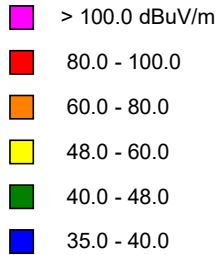

KNGW(FM), Juneau, AK FAC# 176566
February 2, 2023

KNGW
BLED20110822ABH
Latitude: 58-21-55.80 N
Longitude: 134-38-04.40 W
ERP: 0.125 kW
Channel: 205
Frequency: 88.9 MHz
AMSL Height: 151.0 m
Elevation: 145.0 m
Horiz. Pattern: Omni
Vert. Pattern: No
Prop Model: Longley-Rice
Climate: Cont temperate
Conductivity: 0.0050
Dielec Const: 15.0
Refractivity: 311.0
Receiver Ht AG: 2.0 m
Receiver Gain: 0 dB
Time Variability: 50.0%
Sit. Variability: 50.0%
ITM Mode: Broadcast