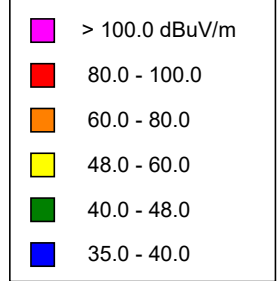

KPIJ(FM), Junction City, OR FAC# 92491
April 25, 20230

KPIJ
 BLED20080626ABB
 Latitude: 44-16-43.40 N
 Longitude: 123-35-42.40 W
 ERP: 0.55 kW
 Channel: 203
 Frequency: 88.5 MHz
 AMSL Height: 1041.0 m
 Elevation: 1009.0 m
 Horiz. Pattern: Directional
 Vert. Pattern: No
 Prop Model: Longley-Rice
 Climate: Cont temperate
 Conductivity: 0.0050
 Dielec Const: 15.0
 Refractivity: 311.0
 Receiver Ht AG: 2.0 m
 Receiver Gain: 0 dB
 Time Variability: 50.0%
 Sit. Variability: 50.0%
 ITM Mode: Broadcast