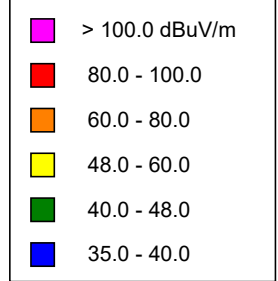

**KTJC(FM), Kelso, WA FAC# 92487**  
**April 30, 2023**

**KTJC**  
 BLED20040302AAC  
 Latitude: 46-19-45.30 N  
 Longitude: 122-57-54.40 W  
 ERP: 8.00 kW  
 Channel: 216  
 Frequency: 91.1 MHz  
 AMSL Height: 385.0 m  
 Elevation: 360.0 m  
 Horiz. Pattern: Directional  
 Vert. Pattern: No  
 Prop Model: Longley-Rice  
 Climate: Cont temperate  
 Conductivity: 0.0050  
 Dielec Const: 15.0  
 Refractivity: 311.0  
 Receiver Ht AG: 2.0 m  
 Receiver Gain: 0 dB  
 Time Variability: 50.0%  
 Sit. Variability: 50.0%  
 ITM Mode: Broadcast