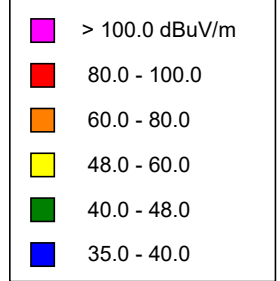

KWYC(FM), Cheyenne, WY FAC# 87267
May 8, 2023

KWYC

BLED20100511ABH
 Latitude: 41-13-00.90 N
 Longitude: 104-26-54.90 W
 ERP: 20.50 kW
 Channel: 212
 Frequency: 90.3 MHz
 AMSL Height: 1848.0 m
 Elevation: 1719.0 m
 Horiz. Pattern: Omni
 Vert. Pattern: No
 Prop Model: Longley-Rice
 Climate: Cont temperate
 Conductivity: 0.0050
 Dielec Const: 15.0
 Refractivity: 311.0
 Receiver Ht AG: 2.0 m
 Receiver Gain: 0 dB
 Time Variability: 50.0%
 Sit. Variability: 50.0%
 ITM Mode: Broadcast