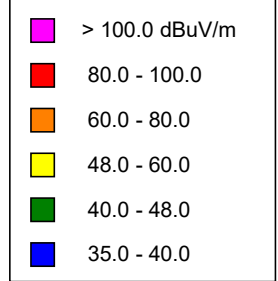

W203AY, Golden Lakes, FL, FAC# 91393
February 9, 2023

W203AY

BLFT20071206ACT
 Latitude: 26-45-48.20 N
 Longitude: 080-12-18.20 W
 ERP: 0.019 kW
 Channel: 203
 Frequency: 88.5 MHz
 AMSL Height: 104.0 m
 Elevation: 6.0 m
 Horiz. Pattern: Omni
 Vert. Pattern: No
 Prop Model: Longley-Rice
 Climate: Cont temperate
 Conductivity: 0.0050
 Dielec Const: 15.0
 Refractivity: 311.0
 Receiver Ht AG: 2.0 m
 Receiver Gain: 0 dB
 Time Variability: 50.0%
 Sit. Variability: 50.0%
 ITM Mode: Broadcast