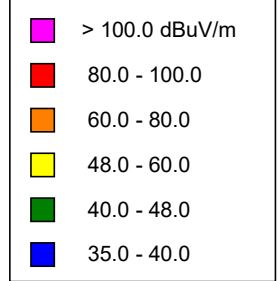

W203BH, Macon, GA FAC# 78537
February 3, 2023

W203BH

BMLFT20170921AAI
 Latitude: 32-53-48.50 N
 Longitude: 083-32-04.60 W
 ERP: 0.01 kW
 Channel: 203
 Frequency: 88.5 MHz
 AMSL Height: 330.0 m
 Elevation: 195.0 m
 Horiz. Pattern: Directional
 Vert. Pattern: No
 Prop Model: Longley-Rice
 Climate: Cont temperate
 Conductivity: 0.0050
 Dielec Const: 15.0
 Refractivity: 311.0
 Receiver Ht AG: 2.0 m
 Receiver Gain: 0 dB
 Time Variability: 50.0%
 Sit. Variability: 50.0%
 ITM Mode: Broadcast