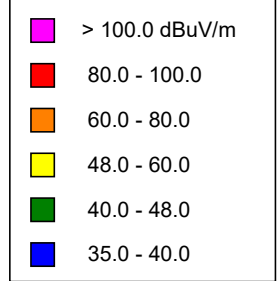

W204BK, Sherwood, WI FAC# 92654
May 8, 2023

W204BK

BLFT20000713ABK
 Latitude: 44-09-30 N
 Longitude: 088-17-03.40 W
 ERP: 0.01 kW
 Channel: 204
 Frequency: 88.7 MHz
 AMSL Height: 406.0 m
 Elevation: 305.0 m
 Horiz. Pattern: Directional
 Vert. Pattern: No
 Prop Model: Longley-Rice
 Climate: Cont temperate
 Conductivity: 0.0050
 Dielec Const: 15.0
 Refractivity: 311.0
 Receiver Ht AG: 2.0 m
 Receiver Gain: 0 dB
 Time Variability: 50.0%
 Sit. Variability: 50.0%
 ITM Mode: Broadcast