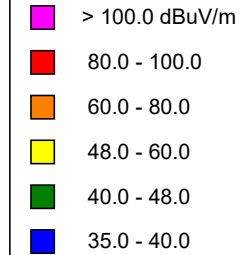

**W204BP, Eau Claire, WI FAC# 91966**  
**May 2, 2023**

**W204BP**

BLFT20161024ABV  
 Latitude: 44-51-01.90 N  
 Longitude: 091-25-24.60 W  
 ERP: 0.019 kW  
 Channel: 204  
 Frequency: 88.7 MHz  
 AMSL Height: 376.0 m  
 Elevation: 335.0 m  
 Horiz. Pattern: Omni  
 Vert. Pattern: No  
 Prop Model: Longley-Rice  
 Climate: Cont temperate  
 Conductivity: 0.0050  
 Dielec Const: 15.0  
 Refractivity: 311.0  
 Receiver Ht AG: 2.0 m  
 Receiver Gain: 0 dB  
 Time Variability: 50.0%  
 Sit. Variability: 50.0%  
 ITM Mode: Broadcast

Population	
60 dB $\mu$	69,893
54 dB $\mu$	100,244
48 dB $\mu$	126,347