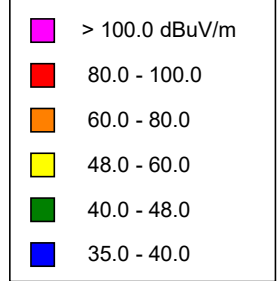

W204CD, Panama City, FL FAC# 92766
February 9, 2023

W204CD

0000086799
 Latitude: 30-13-59.70 N
 Longitude: 085-35-09.70 W
 ERP: 0.01 kW
 Channel: 204
 Frequency: 88.7 MHz
 AMSL Height: 48.0 m
 Elevation: 11.0 m
 Horiz. Pattern: Omni
 Vert. Pattern: No
 Prop Model: Longley-Rice
 Climate: Cont temperate
 Conductivity: 0.0050
 Dielec Const: 15.0
 Refractivity: 311.0
 Receiver Ht AG: 2.0 m
 Receiver Gain: 0 dB
 Time Variability: 50.0%
 Sit. Variability: 50.0%
 ITM Mode: Broadcast