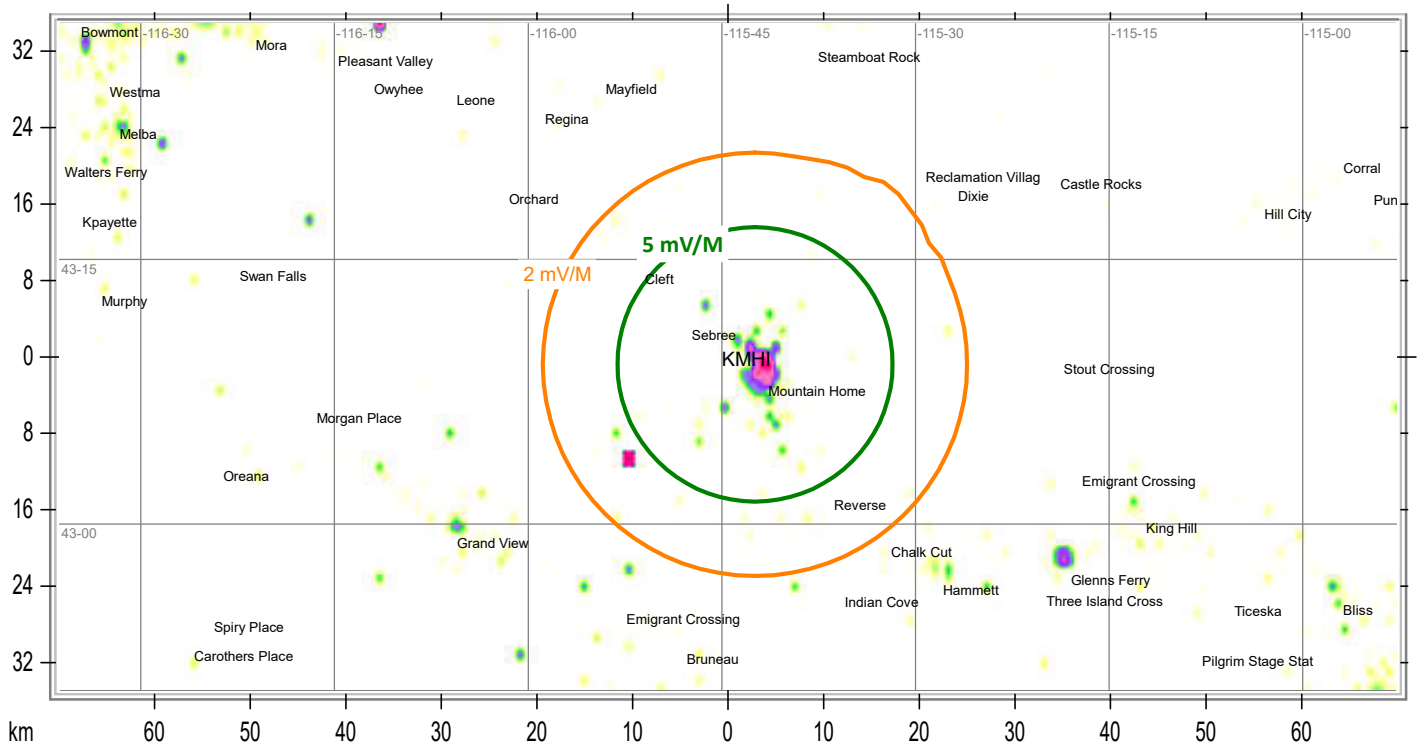

FAC #72657

CSN RADIO

State Borders      Lat/Lon Grid