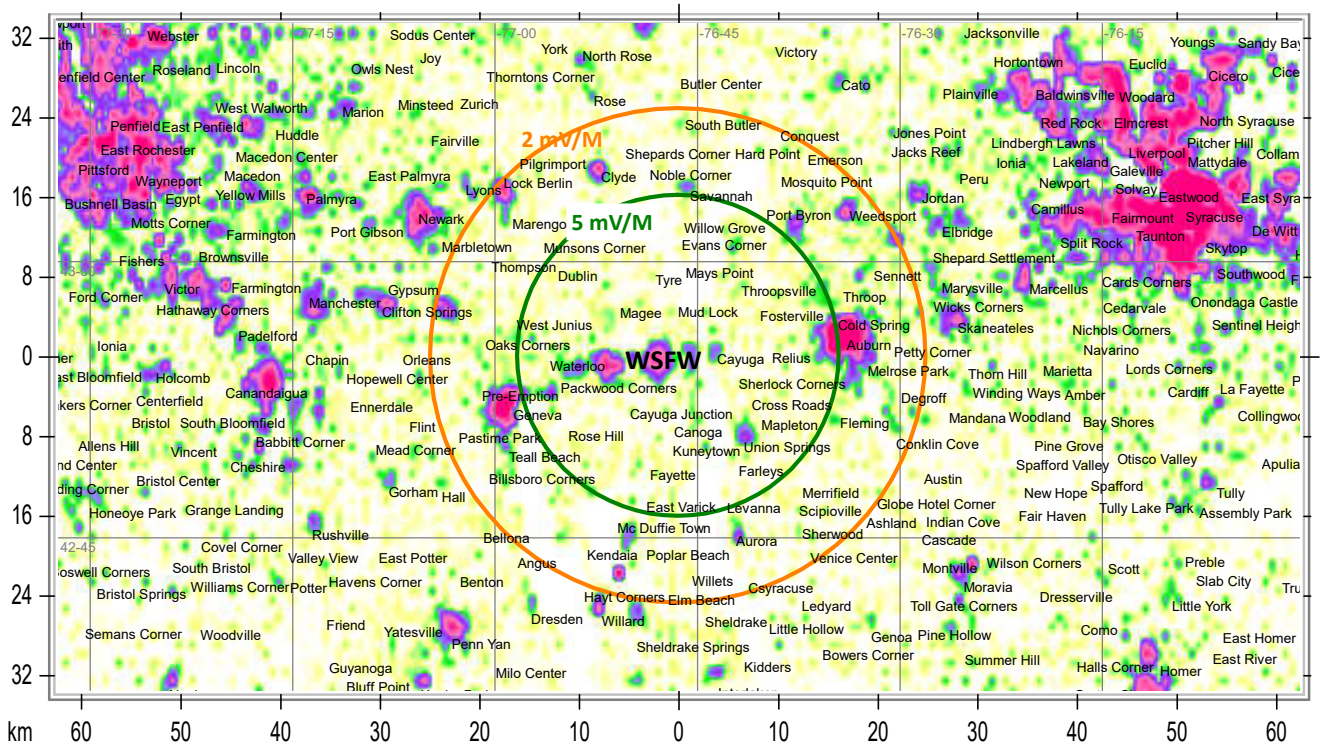

FAC #5391

POP COUNT 174,415

State Borders      Lat/Lon Grid