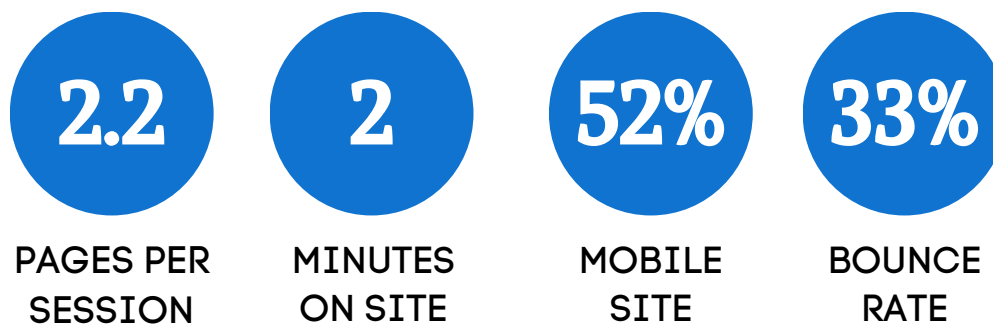

PROMOTING YOUR PROGRAM

Working with many radio groups and over the course of seven years, CSN's research partner has analyzed over 4 billion **national** radio ad responses. In the "Charitable/Religious/Nonprofit" category, the optimal characteristics of a radio schedule to run spots on CSN to promote your program:

- is in **midday daypart**, from 10 AM to 3 PM (this is the top daypart with the highest response.)
- is on **Monday** (this is the day with the highest response.)
- is using **60 seconds** spots (this is the top ad duration with the highest response.)
- and each ad aired yielded an **average of three website visits**.

DIGITAL IMPACT

Based on the average of three website visits per spot aired, web visitors:

- viewed 2.2 pages per session.
- spent 2 minutes and 7 seconds on the site.
- engaged on the site 52% of the time on a mobile device.
- had a low 33% Bounce Rate.

Being on CSN's air drives web traffic and conversion

STATIONS

One-quarter of our stations are East of the Mississippi, three-quarters are West of the Mississippi.

The top ten states with the highest concentrations of stations are, in order...

- California, Oregon, Washington, Nevada, Idaho, Montana, Texas, Georgia, Arizona, and North Carolina.