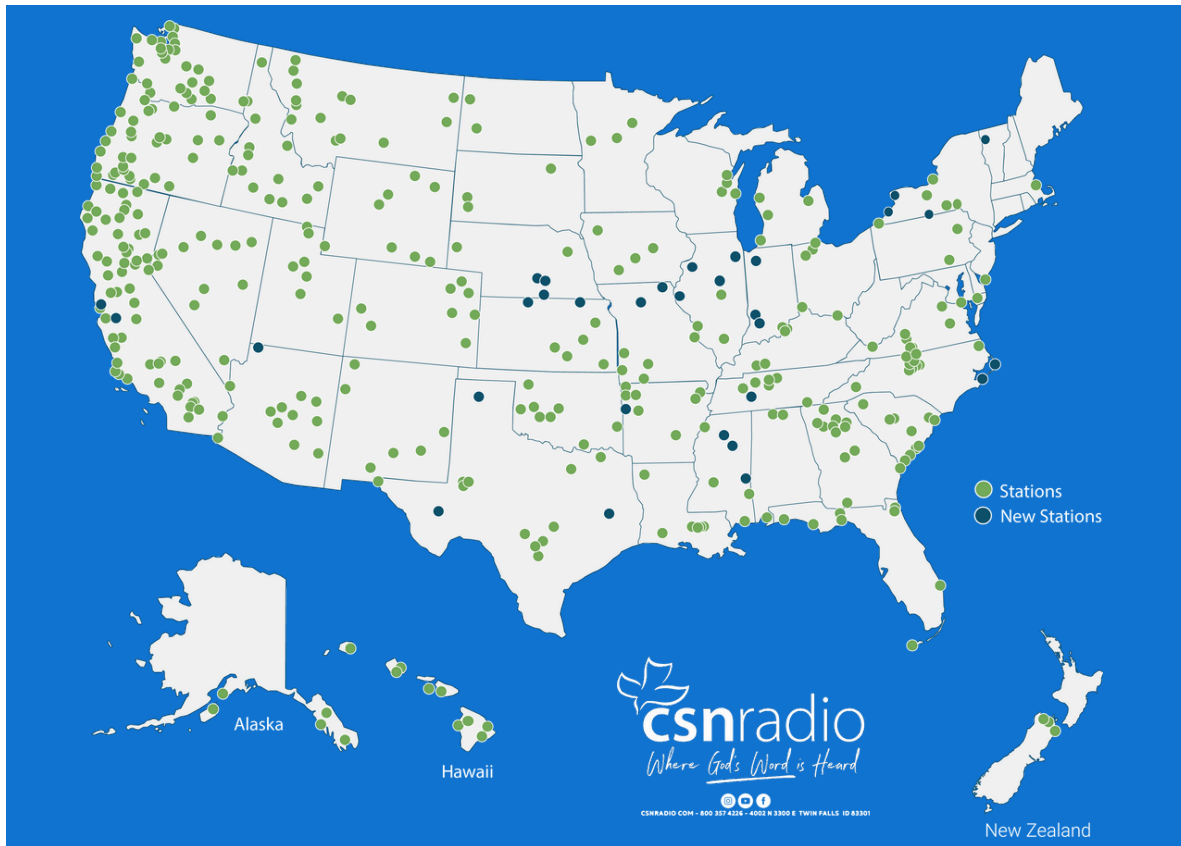

Being on CSN's air drives web traffic and conversion

STATIONS

One-quarter of our stations are East of the Mississippi, three-quarters are West of the Mississippi.

The top ten states with the highest concentrations of stations are, in order...

- California, Oregon, Washington, Nevada, Idaho, Montana, Texas, Georgia, Arizona, and North Carolina.

THE IMPACT OF RADIO

Our research has shown that in the “Charitable/Religious/Nonprofit” category, advertisers on average: