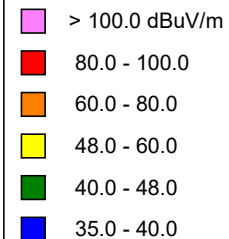

**CSN International, INC**

**K276EF Muscoy, CA  
FAC #89084  
1/7/24**

**K276EF**

0000116686  
 Latitude: 34-14-11.50 N  
 Longitude: 117-18-51.20 W  
 ERP: 0.01 kW  
 Channel: 276  
 Frequency: 103.1 MHz  
 AMSL Height: 1631.0 m  
 Elevation: 1619.0 m  
 Horiz. Pattern: Directional  
 Vert. Pattern: No  
 Prop Model: Longley-Rice  
 Climate: Cont temperate  
 Conductivity: 0.0050  
 Dielec Const: 15.0  
 Refractivity: 311.0  
 Receiver Ht AG: 2.0 m  
 Receiver Gain: 0 dB  
 Time Variability: 50.0%  
 Sit. Variability: 50.0%  
 ITM Mode: Broadcast