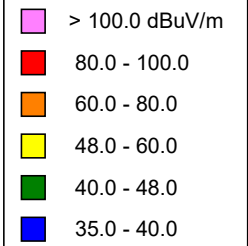

**CSN International, INC**

**KXAO Joshua Tree, CA**  
**FAC #768181**  
**2/24/25**

**KXAO**  
0000242414  
Latitude: 34-09-10.90 N  
Longitude: 116-23-23.30 W  
ERP: 1.35 kW  
Channel: 204  
Frequency: 88.7 MHz  
AMSL Height: 1176.0 m  
Elevation: 1159.0 m  
Horiz. Pattern: Directional  
Vert. Pattern: No  
Prop Model: Longley-Rice  
Climate: Cont temperate  
Conductivity: 0.0050  
Dielec Const: 15.0  
Refractivity: 311.0  
Receiver Ht AG: 2.0 m  
Receiver Gain: 0 dB  
Time Variability: 50.0%  
Sit. Variability: 50.0%  
ITM Mode: Broadcast