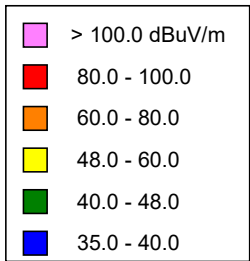

CSN International, INC

KHOD Hoodspport, WA
FAC #767430
3/21/25

KHOD
 0000267543
 Latitude: 47-24-35.70 N
 Longitude: 123-11-12.40 W
 ERP: 0.10 kW
 Channel: 211
 Frequency: 90.1 MHz
 AMSL Height: 205.0 m
 Elevation: 196.0 m
 Horiz. Pattern: Omni
 Vert. Pattern: No
 Prop Model: Longley-Rice
 Climate: Cont temperate
 Conductivity: 0.0050
 Dielec Const: 15.0
 Refractivity: 311.0
 Receiver Ht AG: 2.0 m
 Receiver Gain: 0 dB
 Time Variability: 50.0%
 Sit. Variability: 50.0%
 ITM Mode: Broadcast