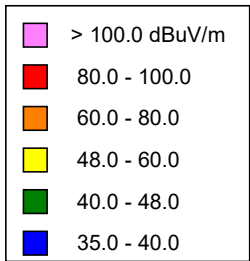

CSN International, INC

KXML Moses Lake, WA
FAC #767423
3/8/25

KXML
 0000261653
 Latitude: 47-05-14.90 N
 Longitude: 119-15-30.50 W
 ERP: 3.50 kW
 Channel: 212
 Frequency: 90.3 MHz
 AMSL Height: 393.0 m
 Elevation: 355.0 m
 Horiz. Pattern: Directional
 Vert. Pattern: No
 Prop Model: Longley-Rice
 Climate: Cont temperate
 Conductivity: 0.0050
 Dielec Const: 15.0
 Refractivity: 311.0
 Receiver Ht AG: 2.0 m
 Receiver Gain: 0 dB
 Time Variability: 50.0%
 Sit. Variability: 50.0%
 ITM Mode: Broadcast