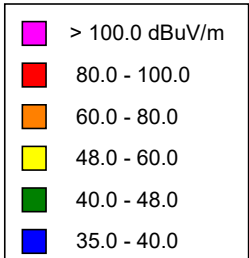

# CSN Radio

**KYML, San Diego Country Estates, CA FAC# 767224**  
**March 1, 2025**

**KYML**  
 0000232741  
 Latitude: 33-00-22.90 N  
 Longitude: 116-35-10.30 W  
 ERP: 0.06 kW  
 Channel: 201  
 Frequency: 88.1 MHz  
 AMSL Height: 1842.0 m  
 Elevation: 1822.0 m  
 Horiz. Pattern: Directional  
 Vert. Pattern: No  
 Prop Model: Longley-Rice  
 Climate: Cont temperate  
 Conductivity: 0.0050  
 Dielec Const: 15.0  
 Refractivity: 311.0  
 Receiver Ht AG: 2.0 m  
 Receiver Gain: 0 dB  
 Time Variability: 50.0%  
 Sit. Variability: 50.0%  
 ITM Mode: Broadcast  
 No Land Cxover  
 Omni Pattern