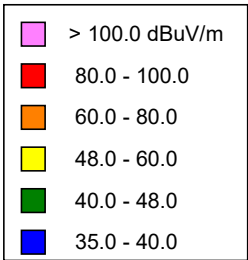

CSN International, INC

W205CX Caro, MI
FAC #91309
3/27/25

W205CX
 0000265115
 Latitude: 43-19-23 N
 Longitude: 083-22-37 W
 ERP: 0.013 kW
 Channel: 205
 Frequency: 88.9 MHz
 AMSL Height: 349.0 m
 Elevation: 291.0 m
 Horiz. Pattern: Omni
 Vert. Pattern: No
 Prop Model: Longley-Rice
 Climate: Cont temperate
 Conductivity: 0.0050
 Dielec Const: 15.0
 Refractivity: 311.0
 Receiver Ht AG: 2.0 m
 Receiver Gain: 0 dB
 Time Variability: 50.0%
 Sit. Variability: 50.0%
 ITM Mode: Broadcast